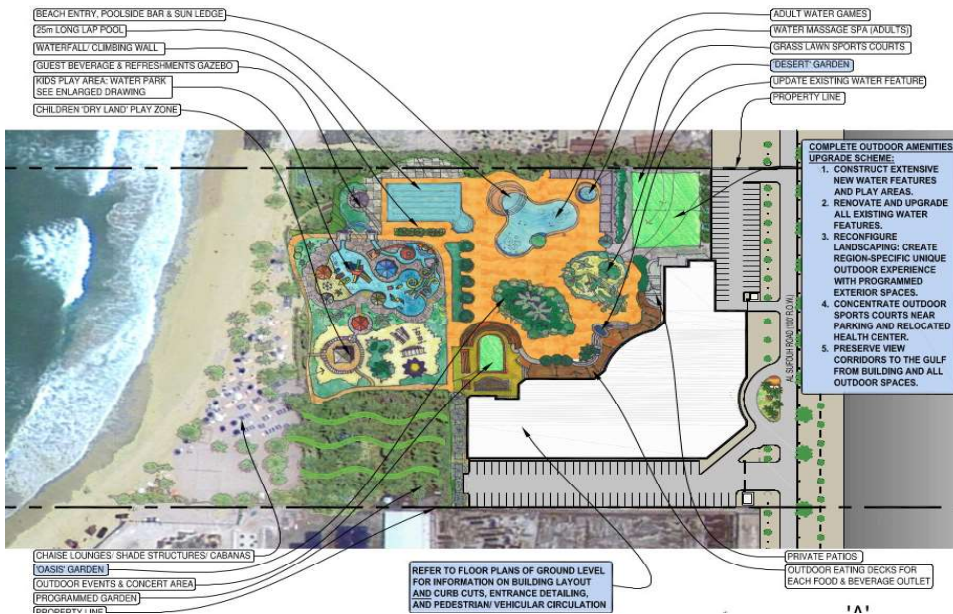

Sheraton Jumeirah Beach

Dubai, UAE

Owner: Marriott International
 Use: Hotel remodel
 Total Area: approx. 140,000 sq. ft
 Services: Design proposal
 Completion Date: 2011

Proposal for a remodel of the Sheraton five-star property, set in 200 palm trees on the white sands of Jumeira Beach, Dubai. The project includes remodel of 255 luxurious guest rooms, a business center, an outdoor heated pool and numerous restaurants, International, Chinese, Australian, and fresh seafood. Next to the Emirates Golf Club, and close to Dubai's Media City and Internet City, it is 25 km/ 15 miles from the city centre.

2 PERSPECTIVE VIEW NE CORNER
 SCALE: NTS

Details

Lobby

Unit

Cabana