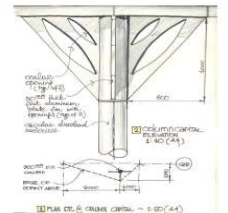

Sheraton Jumeirah Beach

Dubai, UAE

Owner: Marriott International
 Use: Hotel remodel
 Total Area: approx. 140,000 sq. ft
 Services: Design proposal
 Completion Date: 2011

Proposal for a remodel of the Sheraton five-star property, set in 200 palm trees on the white sands of Jumeira Beach, Dubai. The project includes remodel of 255 luxurious guest rooms, a business center, an outdoor heated pool and numerous restaurants, International, Chinese, Australian, and fresh seafood. Next to the Emirates Golf Club, and close to Dubai's Media City and Internet City, it is 25 km/ 15 miles from the city centre.

2 PERSPECTIVE VIEW NE CORNER
 SCALE: NTS

Details

Lobby

Unit

Cabana