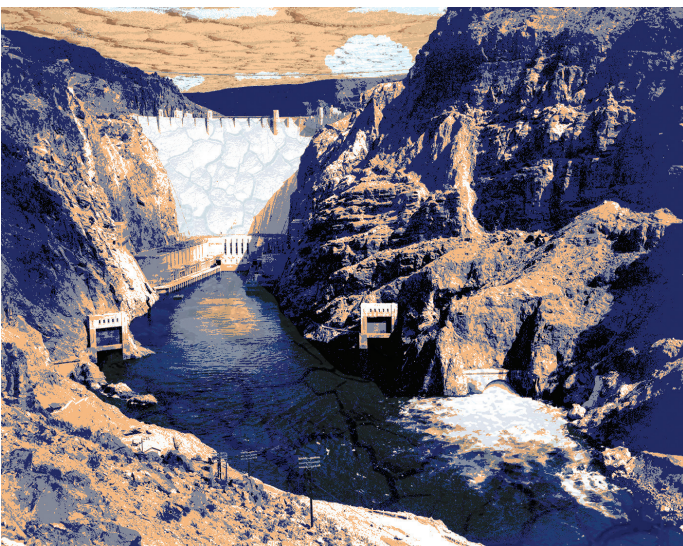

Delta Las Vegas - Integrated Art

Las Vegas, Nevada

Owner: Marriott

Use: Hotel, Retail

Area: - xxx sf

Services Provided: Architecture, Interior Design

Completion Date: In Progress

Proposal for a blind wall and Parking garage

Mural Proposal inspired by Ansel Adams. Artist: Blake Lasley, Digital collage, 2019

The proposed mural project is part of the design of the new Delta Hotel by OS Architecture.

For the design of the hotel in downtown Las Vegas, OSA proposed a mural over the entry inspired by a photo of the Hoover Dam by Ansel Adams.

OSA also proposed a modernist vertical abstract mural on a blind facade.

Client focused, delivering extraordinary service